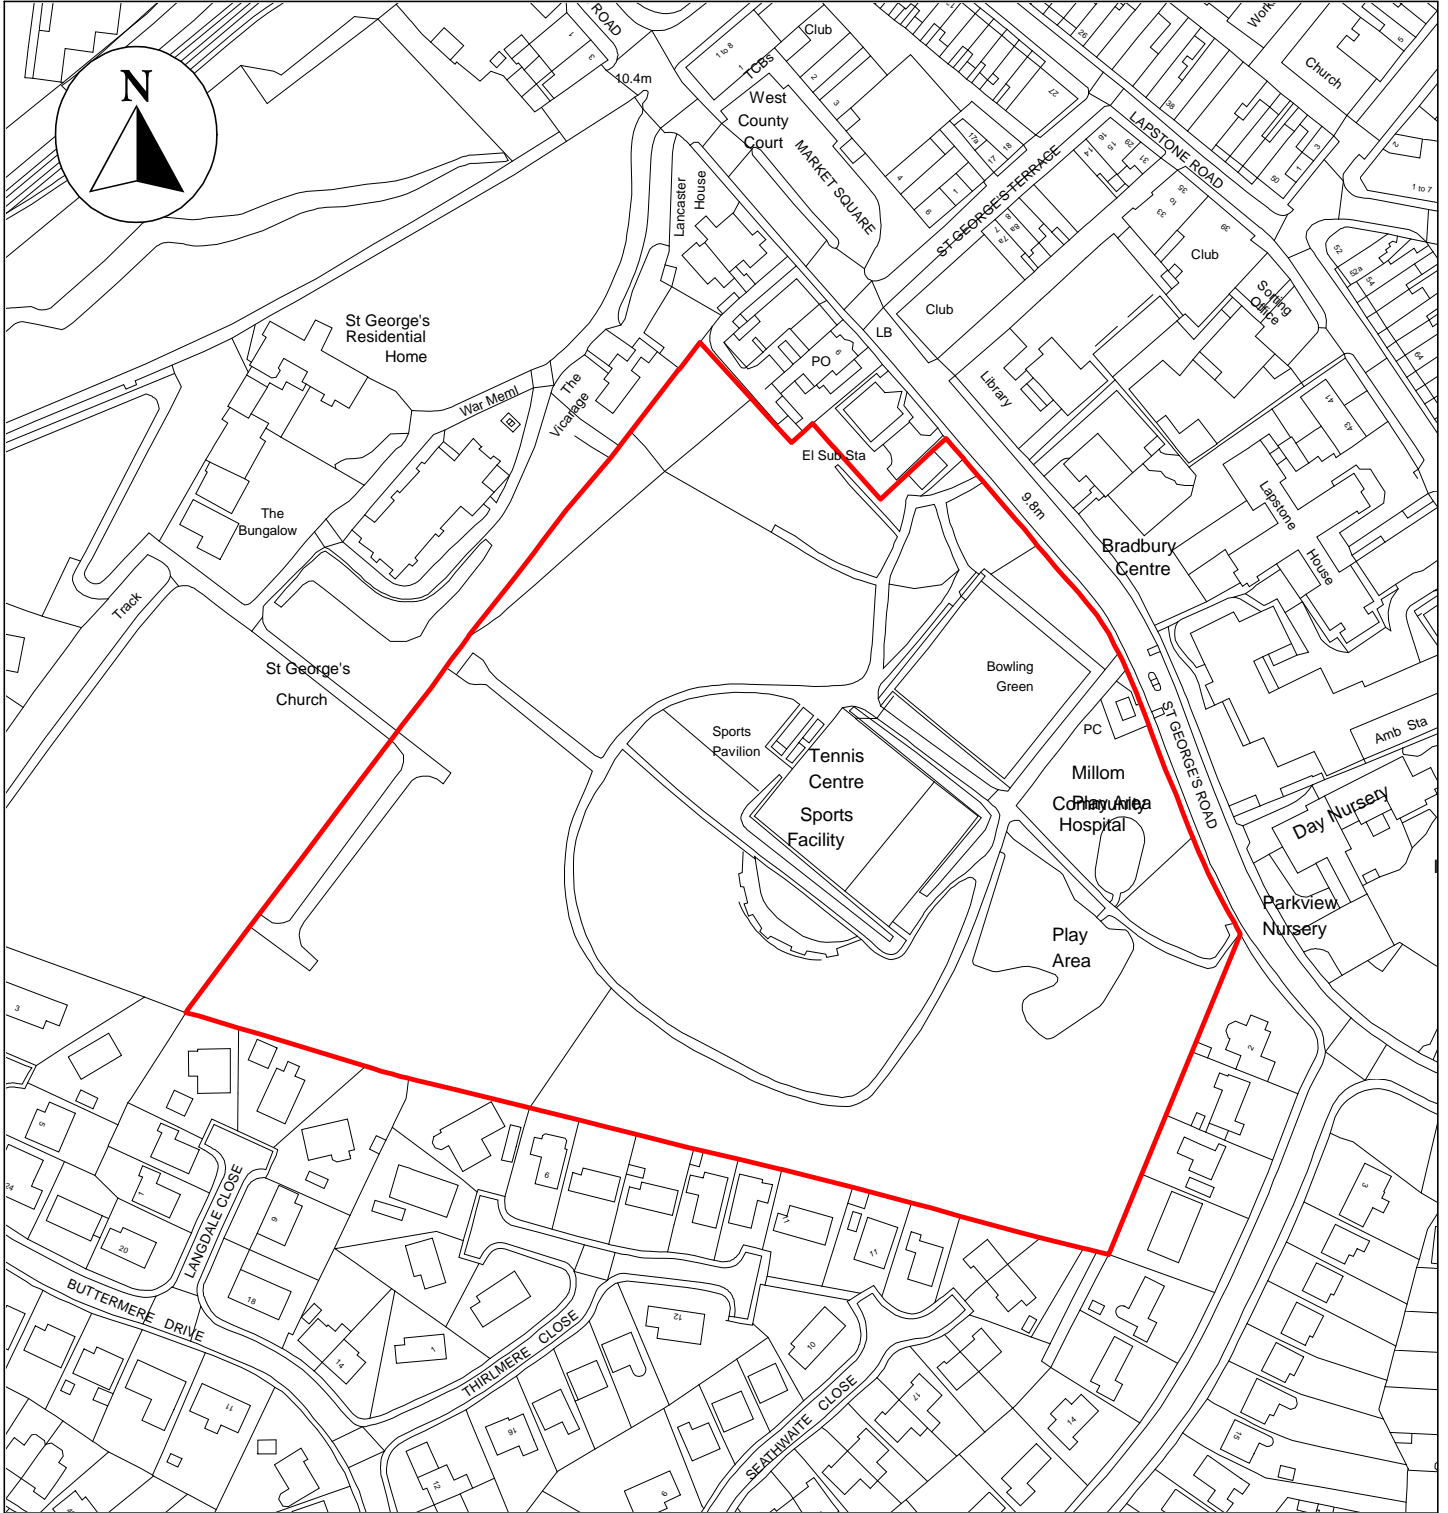

Public Space Protection Order Cumberland Council 2024

ANTI-SOCIAL BEHAVIOUR CRIME AND
POLICING ACT 2014

Millom Park, St George's Road, Millom, LA18 4JA

Neighbourhoods
Education and Enforcement
Allerdale House
Workington
CA14 3YJ

Scale: 1 : 2,000
Date: February 2024

©crown copyright database rights 2024
ordnance survey AC0000861732